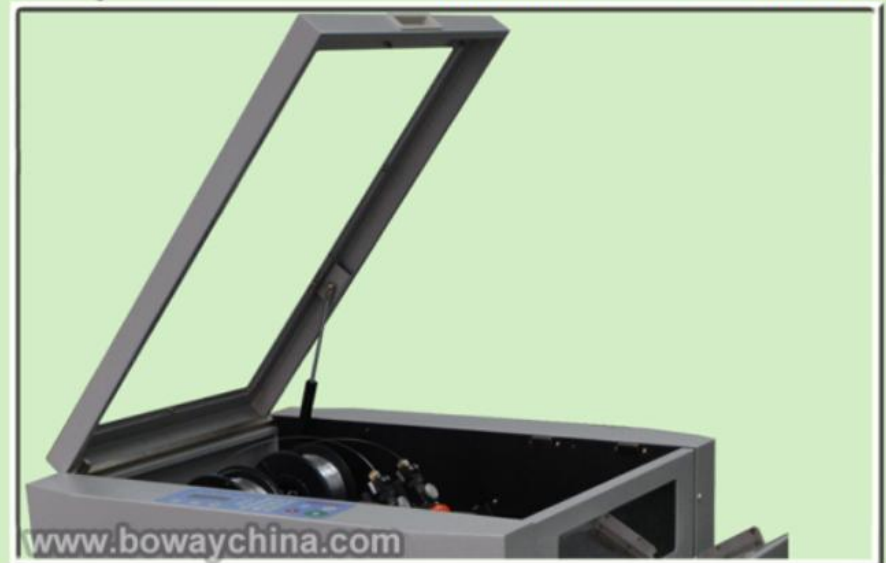

Safety Cover

Wire Stitcher Booklet Maker BW-SF3000