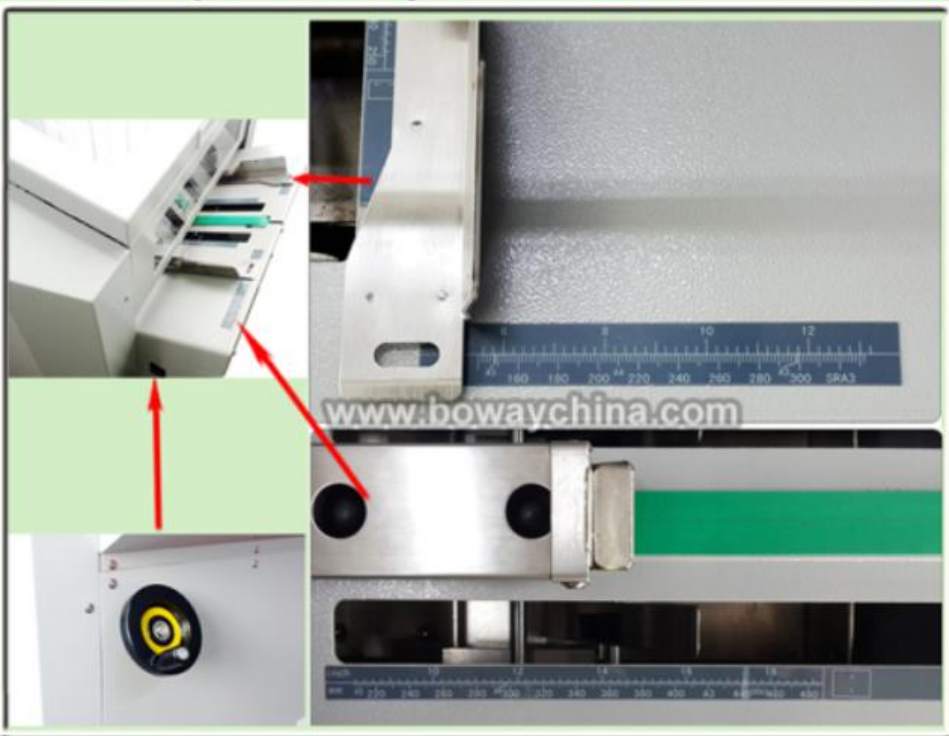

Multi Functional outfeed system Wire Stitcher Booklet Maker BW-SF3000

Measure taped infeed system Wire Stitcher Booklet Maker BW-SF3000