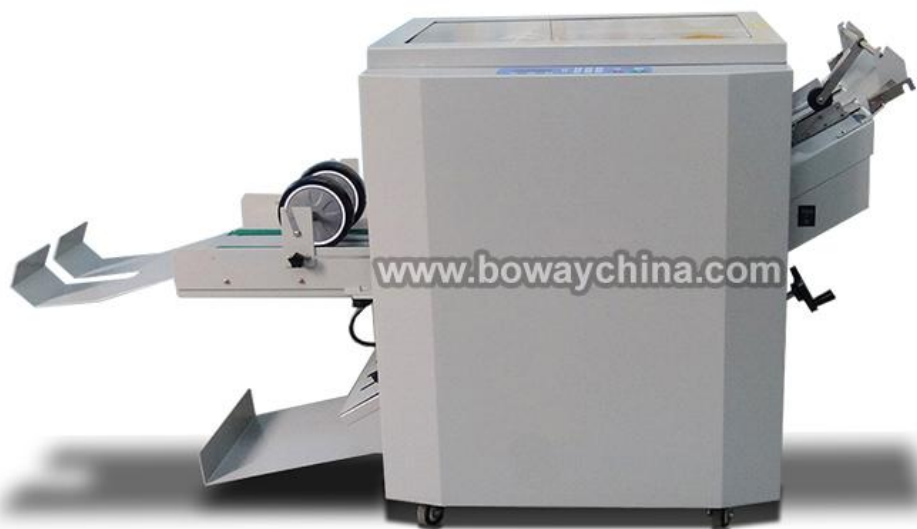

# BW-SF3000 Folder & Stitcher Booklet Maker

## BW-SF3000 Booklet Maker Corner Binding Effect

## Specifications

Product Name	Wire Stitching and Folding Booklet Maker
<b>Model No.</b>	<b>BW-SF3000</b>
Supplier	BOWAY
Web	www.bowaychina.com
Speed	up to 2000pcs/h
Consumable	Steel wire
Stitching Mode	Saddle , Side and Corner
Infeed Paper Size	148mmx210mm 330mmx480mm
Paper Weight	50g-250g
Paper Type	Non coated paper, coated paper, laminated paper
Infeed	Manual
Accuracy	+/-0.5mm
Sheet height	80g paper 2-25pieces (Saddle-stitch)
Others	Out feed conveyor; Connectable with collators or Feeder
G.W.	138kg
Installed size (L*W*H )	134*57*78cm3
package (L*W*H)	96*70*93cm3
Power Supply	220V/50Hz