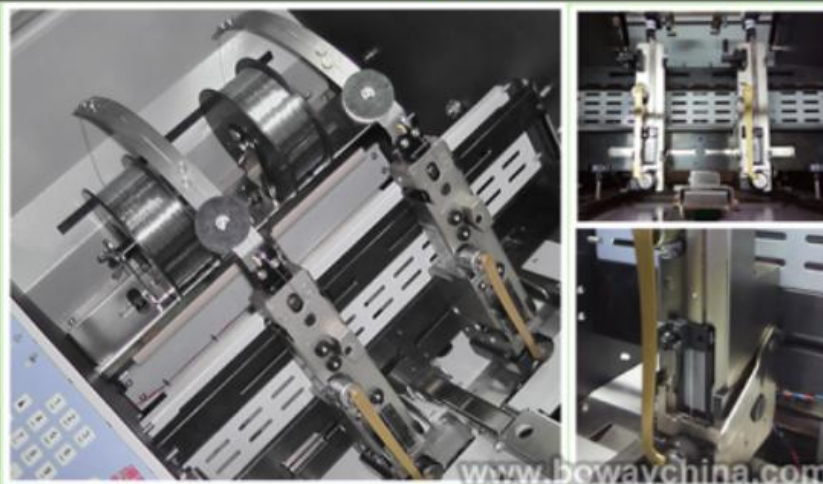

Wire stitch head

Wire Stitcher Booklet Maker BW-SF3000

Deluxe head Standard