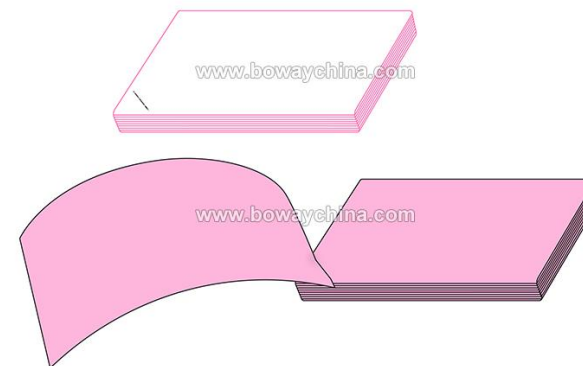

# BW-SF3000 Folder & Stitcher Booklet Maker

## BW-SF3000 Booklet Maker Corner Binding Effect

## Usage

Booklet **Saddle/Flat/Corner** Stitching

Saddle Stitching

Flat (Side) Stitching

## Specifications

Product Name	Wire Stitching and Folding Booklet Maker
<b>Model No.</b>	<b>BW-SF3000</b>
Supplier	BOWAY
Web	www.bowaychina.com
Speed	up to 2000pcs/h
Consumable	Steel wire
Stitching Mode	Saddle , Side and Corner
Infeed Paper Size	148mmx210mm 330mmx480mm
Paper Weight	50g-250g
Paper Type	Non coated paper, coated paper, laminated paper
Infeed	Manual
Accuracy	+/-0.5mm
Sheet height	80g paper 2-25pieces (Saddle-stitch)
Others	Out feed conveyor; Connectable with collators or Feeder
G.W.	138kg
Installed size (L*W*H )	134*57*78cm3
package (L*W*H)	96*70*93cm3
Power Supply	220V/50Hz